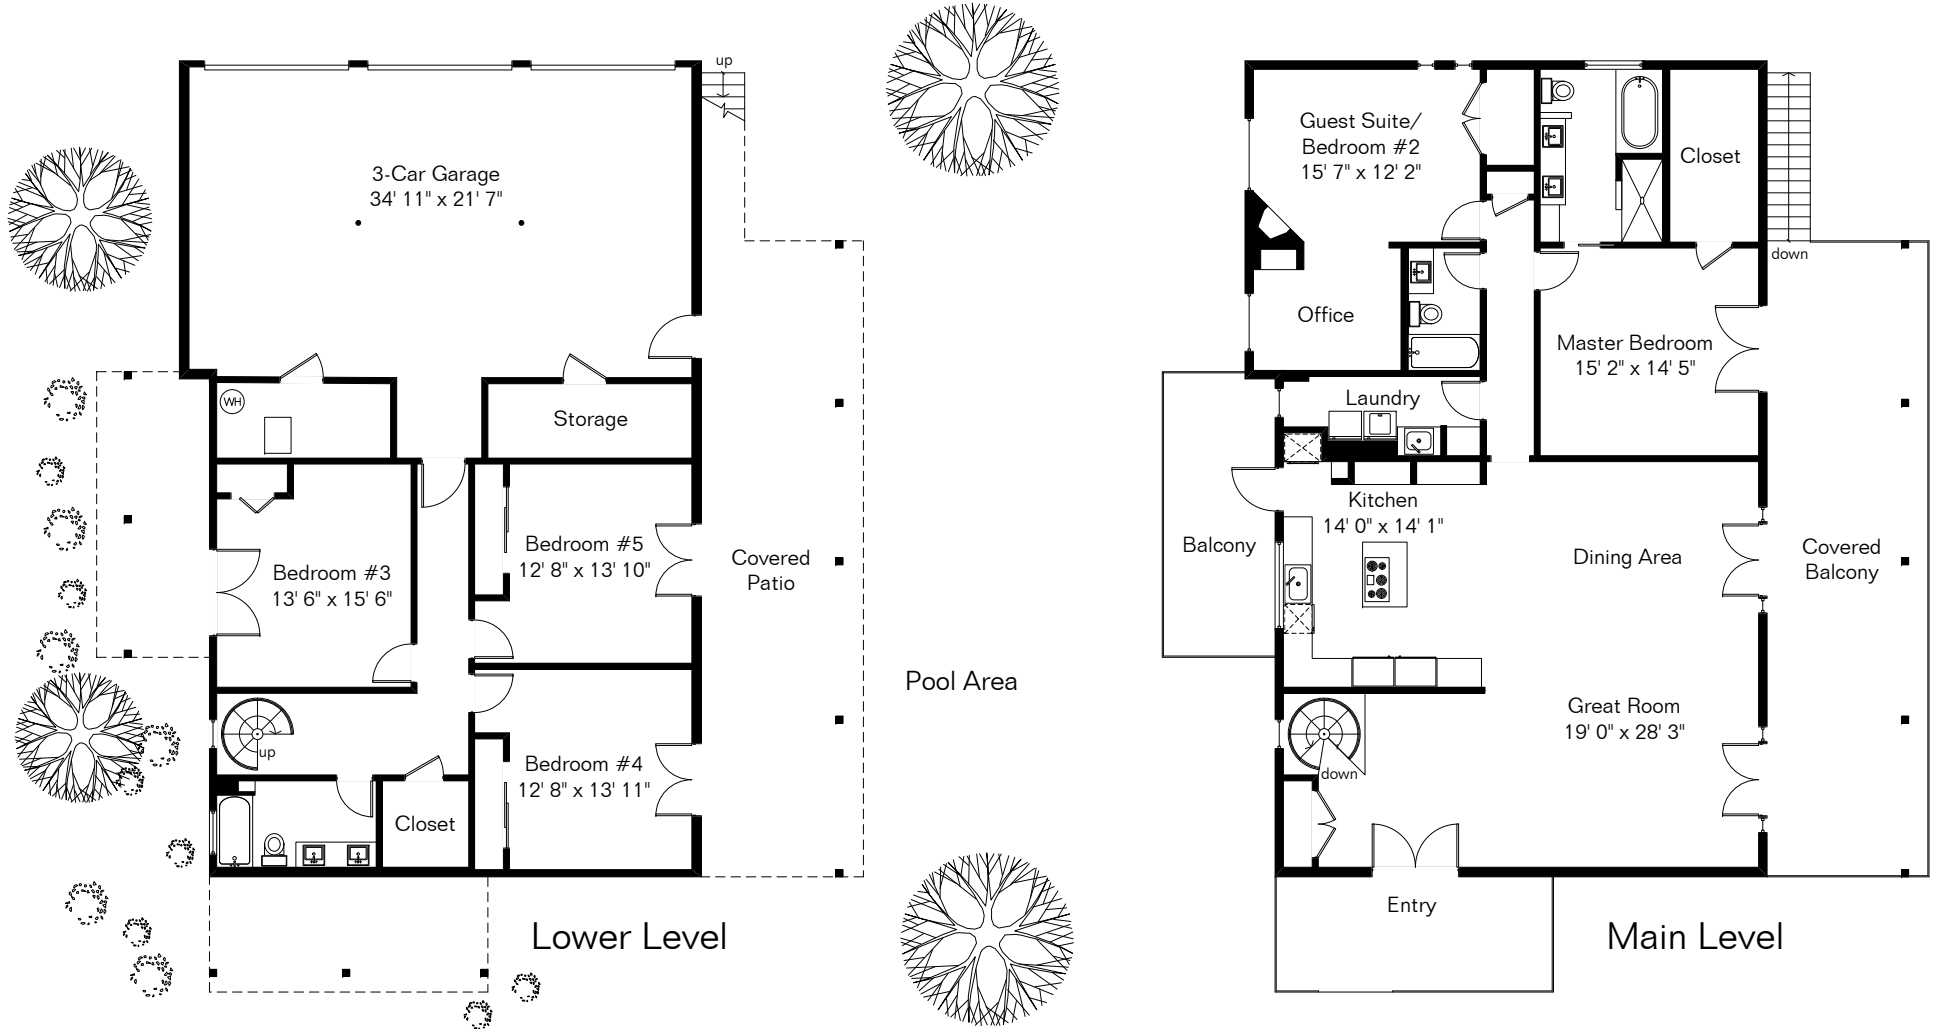

The square footages and room size information are deemed to be reliable but are not guaranteed and should be independently verified.

# 5740 N Camino Padre Isidoro

Site Visit March 2019

Copyright 2019 Floor Plans First! LLC  
All Rights Reserved.

Living Area 2,965 Sq Ft  
Garage 988 Sq Ft

[www.FloorPlansFirst.com](http://www.FloorPlansFirst.com)